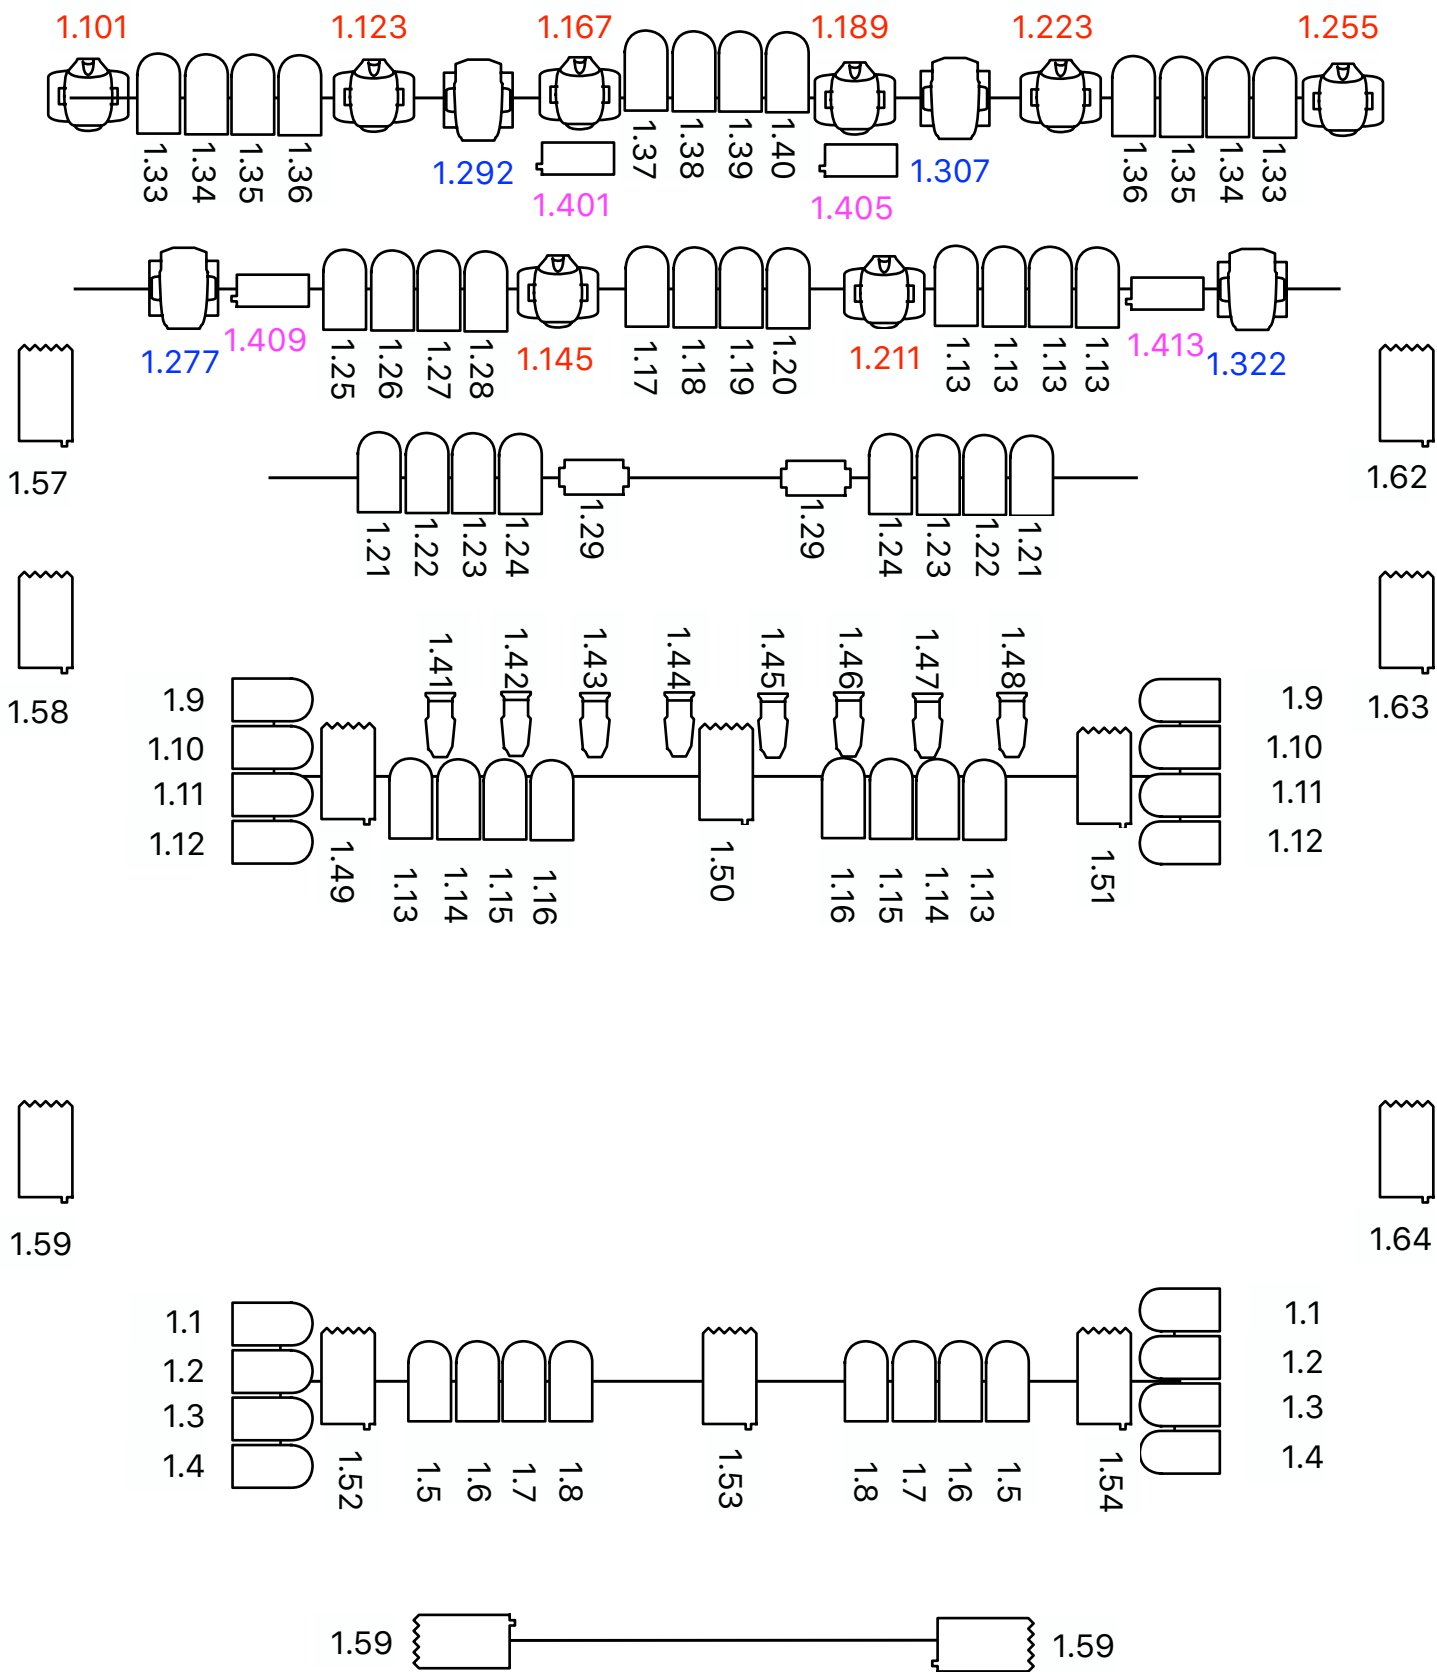

LEDSCREEN

Par64

VL2500 Wash

Hazer :510+511  
Smoke :501+502

Blinder

VL2500 Spot

2KW Fresnell

Source Four Profile

Atomic 3000