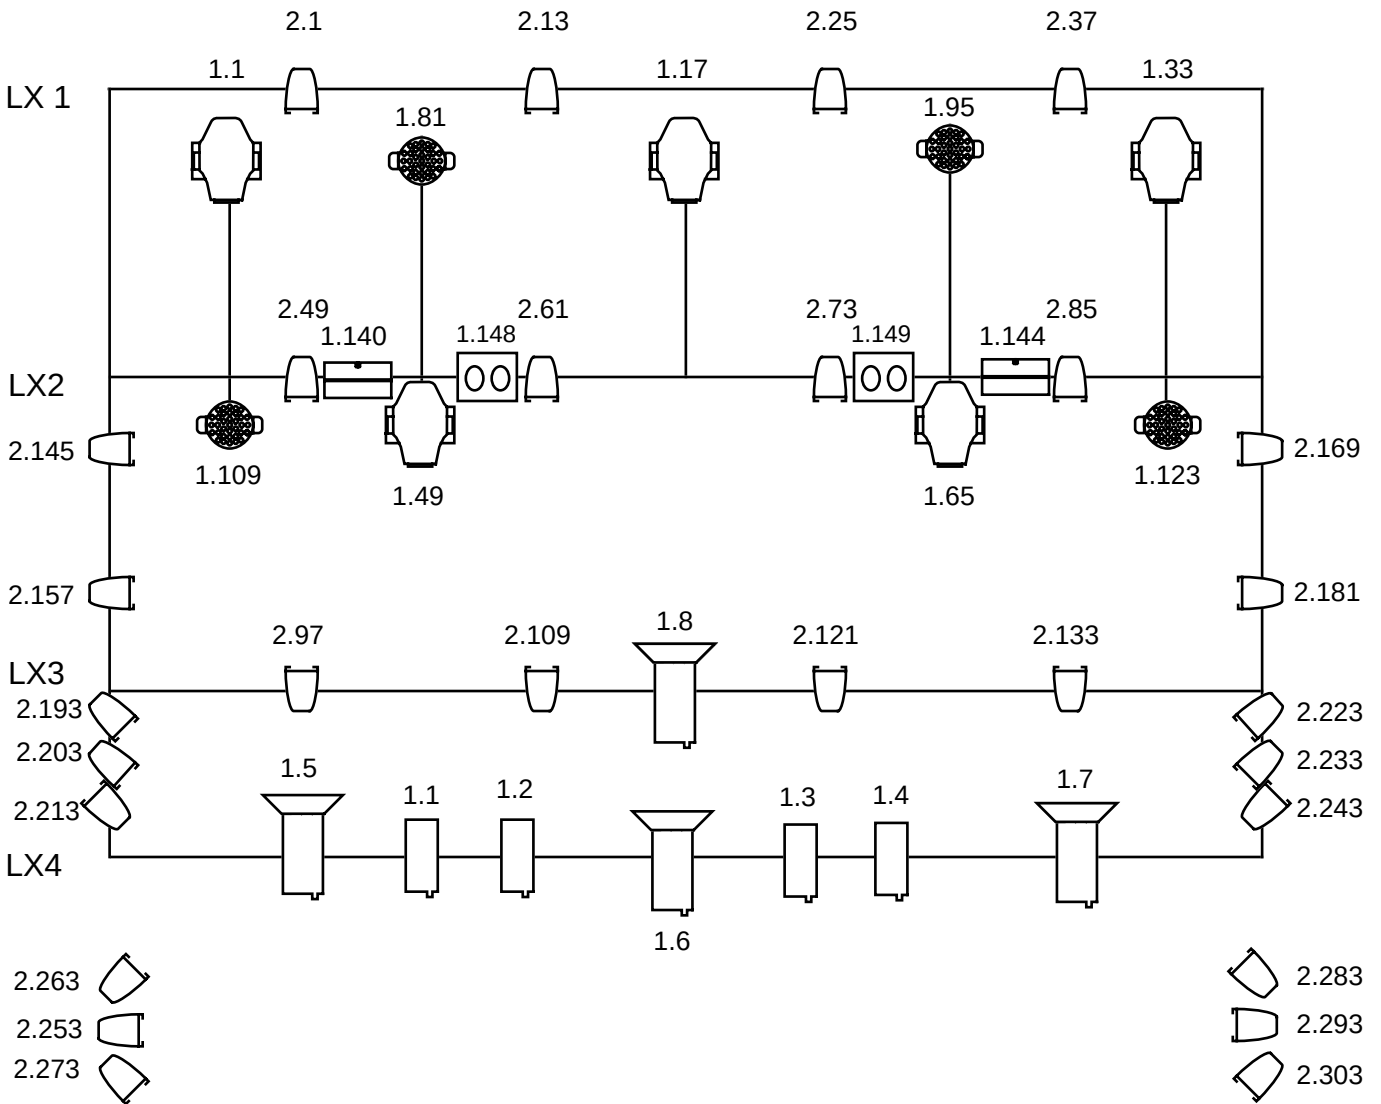

DMX PATCH KLEINE ZAAL 2021-22					HARTING BREAKOUT		
Manufacturer	Fixture	Universe	Address	Mode	A	B	C
Martin	Rush MH5 Profile Spot	1	1	16 DMX			2
Martin	Rush MH5 Profile Spot	1	17	16 DMX			2
Martin	Rush MH5 Profile Spot	1	33	16 DMX			2
Martin	Rush MH5 Profile Spot	1	49	16 DMX			2
Martin	Rush MH5 Profile Spot	1	65	16 DMX			2
Martin	Rush MH 6 Wash	1	81	14 DMX			3
Martin	Rush MH 6 Wash	1	95	14 DMX			3
Martin	Rush MH 6 Wash	1	109	14 DMX			3
Martin	Rush MH 6 Wash	1	123	14 DMX			3
Martin	Martin Atomic 3000	1	140	4 Channel			7
Martin	Martin Atomic 3000	1	144	4 Channel			8
Generic Dimmer	1Kw Blinder	1	148	DIM			5
Generic Dimmer	1Kw Blinder	1	149	DIM			6
CLF	Hercules	2	1	12 DMX			4
CLF	Hercules	2	13	12 DMX			4
CLF	Hercules	2	25	12 DMX			4
CLF	Hercules	2	37	12 DMX			4
CLF	Hercules	2	49	12 DMX			4
CLF	Hercules	2	61	12 DMX			4
CLF	Hercules	2	73	12 DMX			4
CLF	Hercules	2	85	12 DMX			4
CLF	Hercules	2	97	12 DMX			4
CLF	Hercules	2	109	12 DMX			4
CLF	Hercules	2	121	12 DMX			4
CLF	Hercules	2	133	12 DMX			4
CLF	Hercules	2	145	12 DMX			4
CLF	Hercules	2	157	12 DMX			4
CLF	Hercules	2	169	12 DMX			4
CLF	Hercules	2	181	12 DMX			4
Showtec	Spectral M800 Tour	2	193	10 Channel		2	
Showtec	Spectral M800 Tour	2	203	10 Channel		2	
Showtec	Spectral M800 Tour	2	213	10 Channel		2	
Showtec	Spectral M800 Tour	2	223	10 Channel		2	
Showtec	Spectral M800 Tour	2	233	10 Channel		2	
Showtec	Spectral M800 Tour	2	243	10 Channel		2	
Showtec	Spectral M800 Tour	2	253	10 Channel		2	
Showtec	Spectral M800 Tour	2	263	10 Channel		2	
Showtec	Spectral M800 Tour	2	273	10 Channel		2	
Showtec	Spectral M800 Tour	2	283	10 Channel		2	
Showtec	Spectral M800 Tour	2	293	10 Channel		2	
Showtec	Spectral M800 Tour	2	303	10 Channel		2	
Generic Dimmer	Profile 1	3	1	DIM	1		
Generic Dimmer	Profile 2	3	2	DIM	2		
Generic Dimmer	Profile 3	3	3	DIM	3		
Generic Dimmer	Profile 4	3	4	DIM	4		
Generic Dimmer	Fresnel 1	3	5	DIM	5		
Generic Dimmer	Fresnel 2	3	6	DIM	6		
Generic Dimmer	Fresnel 3	3	7	DIM	7		
Generic Dimmer	Fresnel 4	3	8	DIM		3	
Smoke Factory	Tour-Hazer II	4	501	2 DMX			